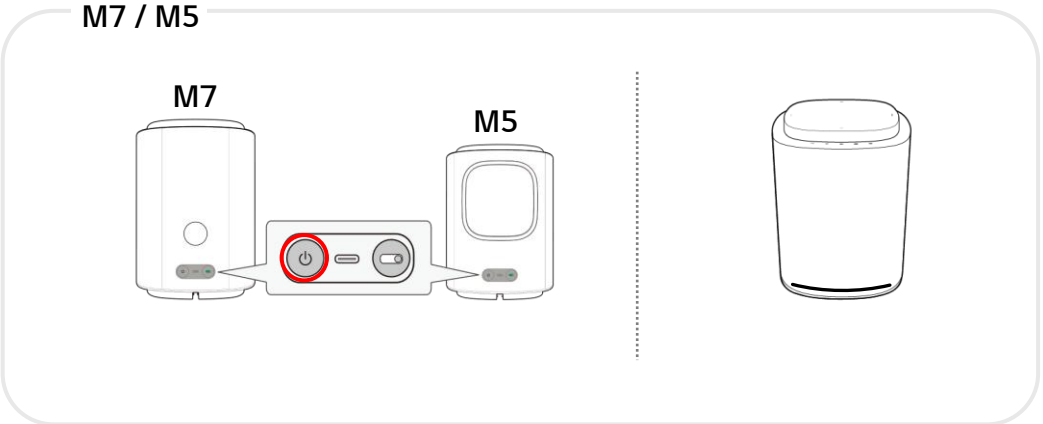

Press and hold the H7 [—] button and the remote control [⏮] button simultaneously for 5 seconds.

Press the [—] and [⏮] buttons simultaneously for 5 seconds.

Press the [○] button more than 10 times within 3 seconds until the LED color changes.

Press and hold the H7 [Wi-Fi] button for 5 seconds until the demo status LED disappears..

Press the [Power] for 10 seconds until the demo status LED disappears.

Press and hold the [Color] button for more than 10 seconds.