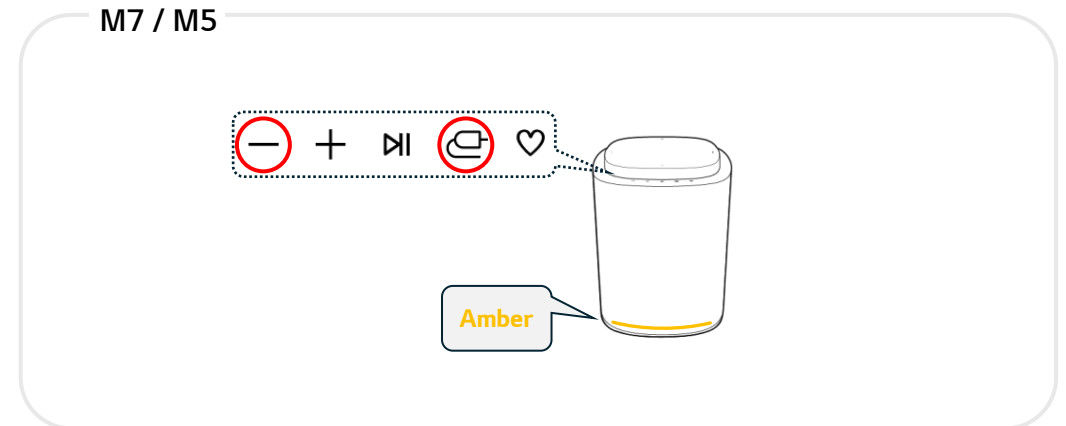

Press and hold the H7 [—] button and the remote control [⏮] button simultaneously for 5 seconds.

Press the [—] and [⏮] buttons simultaneously for 5 seconds.

Press the [○] button more than 10 times within 3 seconds until the LED color changes.

Press and hold the H7 [Wi-Fi] button for 5 seconds until the demo status LED disappears..

Press the [Power] for 10 seconds until the demo status LED disappears.

Press and hold the [Color] button for more than 10 seconds.