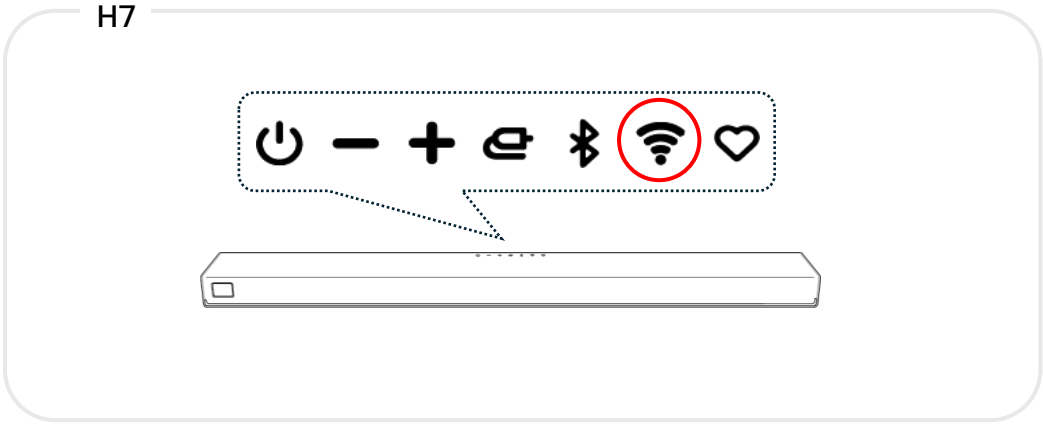

Press and hold the H7 [—] button and the remote control [⏮] button simultaneously for 5 seconds.

Press the [—] and [⏮] buttons simultaneously for 5 seconds.

Press the [○] button more than 10 times within 3 seconds until the LED color changes.

Press and hold the H7 [Wi-Fi] button for 5 seconds until the demo status LED disappears..

Press the [Power] for 10 seconds until the demo status LED disappears.

Press and hold the [Color] button for more than 10 seconds.