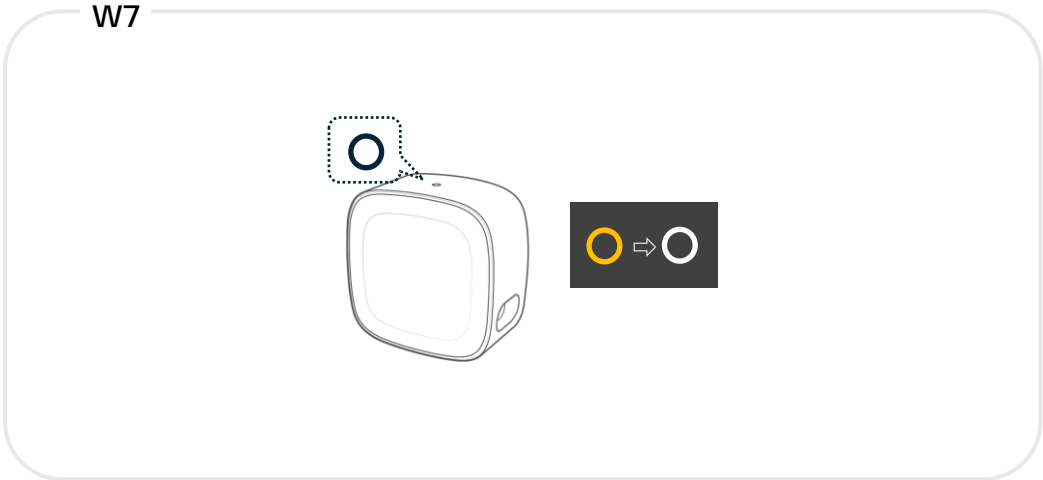

Press and hold the H7 [—] button and the remote control [⏮] button simultaneously for 5 seconds.

Press the [—] and [⏮] buttons simultaneously for 5 seconds.

Press the [○] button more than 10 times within 3 seconds until the LED color changes.

Press and hold the H7 [Wi-Fi] button for 5 seconds until the demo status LED disappears..

Press the [Power] for 10 seconds until the demo status LED disappears.

Press and hold the [Color] button for more than 10 seconds.