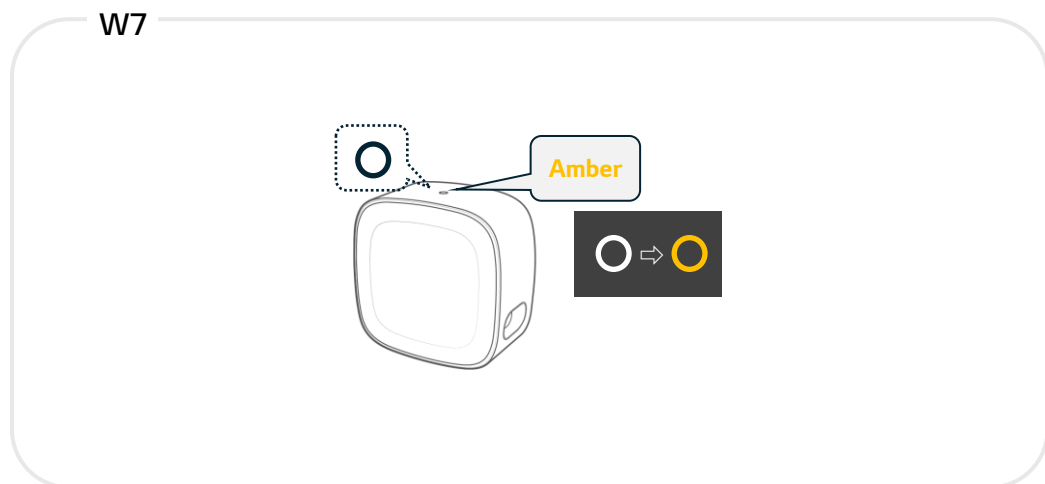

Press and hold the H7 [—] button and the remote control [⏮] button simultaneously for 5 seconds.

Press the [—] and [⏮] buttons simultaneously for 5 seconds.

Press the [○] button more than 10 times within 3 seconds until the LED color changes.

Press and hold the H7 [Wi-Fi] button for 5 seconds until the demo status LED disappears..

Press the [Power] for 10 seconds until the demo status LED disappears.

Press and hold the [Color] button for more than 10 seconds.